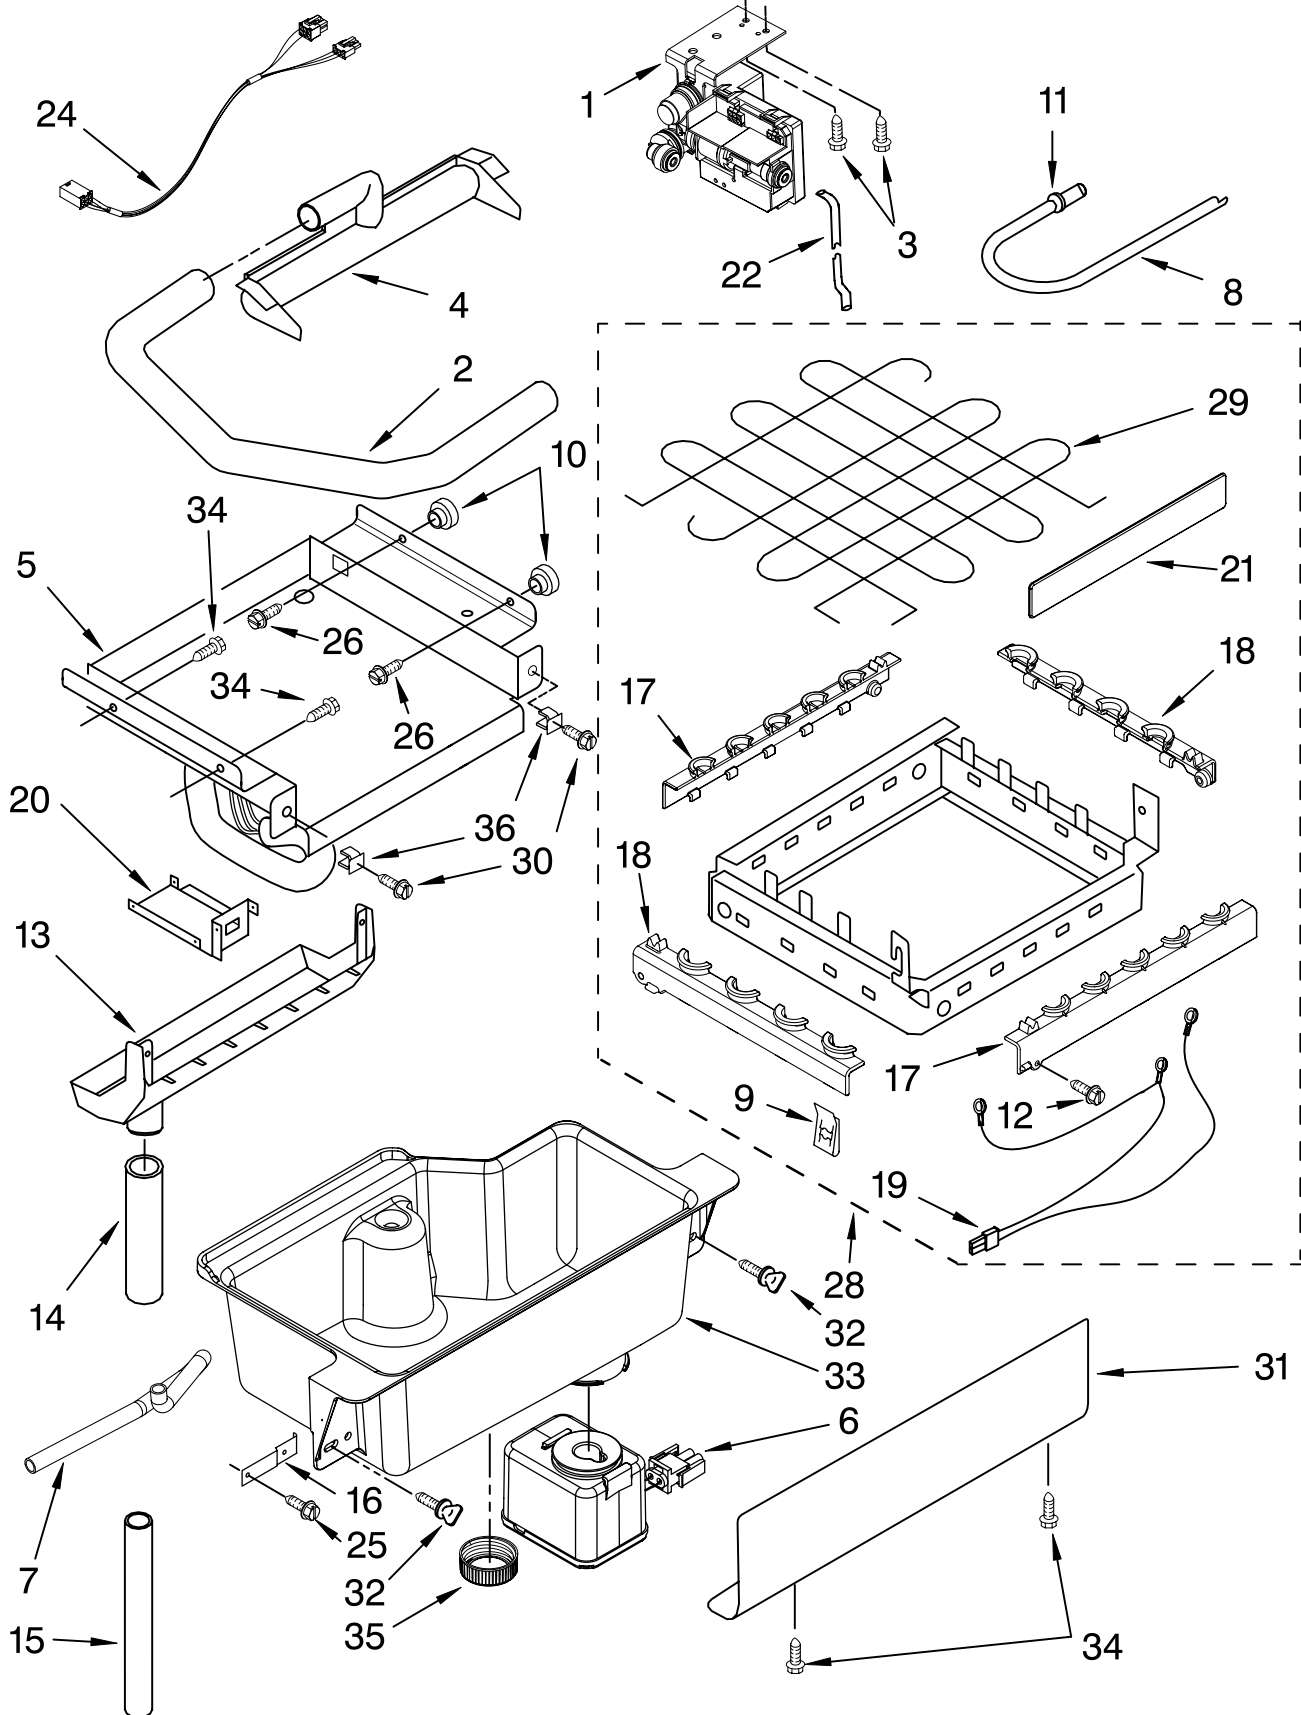

EVAPORATOR, ICE CUTTER GRID AND WATER PARTS

For Models: KUIC18PNTS1
(Stainless Steel)

FOR ORDERING INFORMATION REFER TO PARTS PRICE LIST

EVAPORATOR, ICE CUTTER GRID AND WATER PARTS

For Models: KUIC18PNTS1
(Stainless Steel)

<u>Illus. No.</u>	<u>Part No.</u>	<u>DESCRIPTION</u>
1	W10159841	Valve, Complete Water
2	2217286	Tube, Plastic
3	488208	Screw
4	2185523	Dispenser, Water
5	2217269	Evaporator
6	2313705	Pump, Drain
7	2313851	Tube, Reservoir Pump
8	2172593	Tube, Water Fill
9	488660	Nut, Speed
10	836667	Spacer
11	2208539	Fastener, Pushnut
12	489443	Screw
13	2185625	Reservoir, Water Slide
14	2185626	Tube
15	2313890	Hose, Overflow
16	2217378	Bracket-Reservoir
17	2313603	Bracket, Front and Rear
18	2313602	Bracket, Side Left and Right
19	2185681	Harness, Grid
20	2208427	Support, Bracket Evaporator/Grid
21	2313604	Guide, Ice Grid
22	W10136146	Tube
24	2310169	Wire Assembly (Valve)
25	8281193	Screw
26	3400886	Screw 8-18 x 1 1/4
28	2313637	Grid Assembly (Complete)
29	2174754	Wire, Grid Cutter
30	8281192	Screw
31	2208365	Cover, Grid
32	8281228	Thumbscrew
33	2324334	Reservoir, Water
34	3400884	Screw 8-18 x 5/8
35	2185696	Cap, Drain
36	3400909	Nut, Push-In

FOR ORDERING INFORMATION REFER TO PARTS PRICE LIST